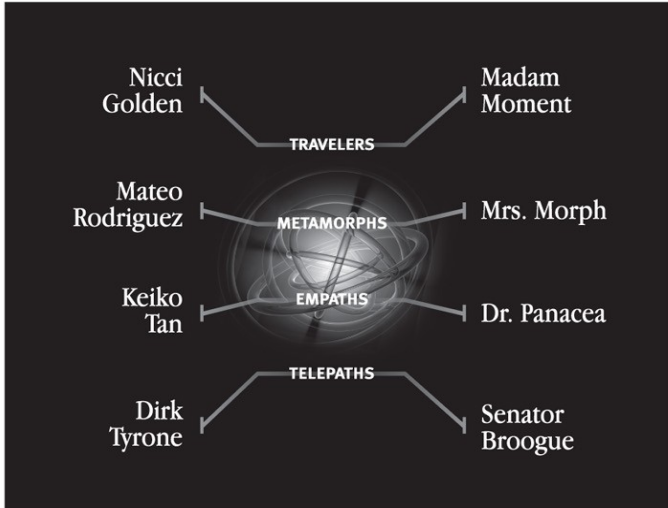

CUT HERE

FOLD HERE

THE ELDERS

MADAM MOMENT (MARGARET):

Counterpart and mentor to Nicci; this wise and sometimes intimidating African woman is the leader of the Elders.

DR. PANACEA: Counterpart and mentor to Keiko; this short and good-natured Asian man has remarkable insights into human nature and is easily excited.

MRS. MORPH: Counterpart and mentor to Mateo; this street-smart, gum-chomping Hispanic woman has a tough shell but a tender heart.

AWARD-WINNING AUTHOR AND EDUCATOR STEVEN L. LAYNE SERVES AS ASSOCIATE PROFESSOR OF LITERATURE AND EDUCATION AT JUDSON COLLEGE IN ELGIN, IL. HE IS A RESPECTED LITERACY CONSULTANT,

MATEO RODRIGUEZ: A Hispanic metamorph; he can alter his shape to become anything he chooses.

DR. LISA TYRONE: Brilliant doctor sought by the government; she saved her nephew Dirk and three other infants, all of whom exhibited physical characteristics of race, from certain death by taking them into hiding and raising them.

SENATOR BROOGUE (MARCUS):

Counterpart to Dirk and adversary of all characters; this incredibly powerful man betrayed the Elders long ago – siphoning some of their abilities into himself so that he could alter the world's timeline and eliminate racial diversity.